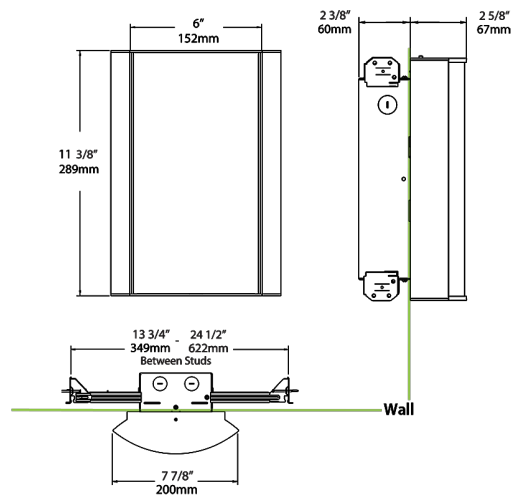

Dimensions

Ordering Matrix

Family	Lumen Package	CRI and CCT		Lens		Finish	Options
HALVS	10L	940	–	CS	–	A	/E2
	10L = 1000lm / 14W	940 = 90CRI, 4000K		F = Frosted (Standard)		W = White	Blank = No Option
	18L = 1800lm / 25W	935 = 90CRI, 3500K		FG1 = Frosted with Grill Style #1		K = Black	/E2 = Emergency Battery Backup
		930 = 90CRI, 3000K		FG2 = Frosted with Grill Style #2		S = Silver	/MVS = Occupancy Sensor
		927 = 90CRI, 2700K		FG3 = Frosted with Grill Style #3		A = Antique Bronze	/BL = Bi-Level Control
				NL = Natural Leaves		SA = Satin Nickel	/LC = Lightcloud Controller
				GL = Green Leaves		CU = Copper	/MVS/E2 = Microwave Sensor w/ Emergency Battery Backup
				TL = Toffee Leaves			/BL/E2 = Bi-Level Control w/ Emergency Battery Backup
				LW = Linen Hampton White			/LC/E2 = Lightcloud Controller w/ Emergency Battery Backup
				LS = Linen Stone			
				LH = Linen Harbor			
				MS = Metallic Spun Silver			
				MC = Metallic Spun Copper			
				MG = Metallic Spun Gold			
				CW = Crush Polar White			
				CS = Crush Sedona			
				MP = Mirage Platinum			
				MA = Mirage Bronze			