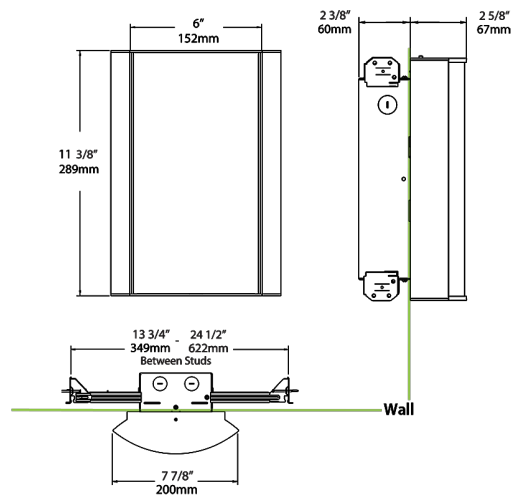

Dimensions

Ordering Matrix

Family	Lumen Package	CRI and CCT		Lens		Finish	Options
HALVS	10L	935	—	MC	—	CU	/LC/E2
	10L = 1000lm / 14W	940 = 90CRI, 4000K		F = Frosted (Standard)		W = White	Blank = No Option
	18L = 1800lm / 25W	935 = 90CRI, 3500K		FG1 = Frosted with Grill Style #1		K = Black	/E2 = Emergency Battery Backup
		930 = 90CRI, 3000K		FG2 = Frosted with Grill Style #2		S = Silver	/MVS = Occupancy Sensor
		927 = 90CRI, 2700K		FG3 = Frosted with Grill Style #3		A = Antique Bronze	/BL = Bi-Level Control
				NL = Natural Leaves		SA = Satin Nickel	/LC = Lightcloud Controller
				GL = Green Leaves		CU = Copper	/MVS/E2 = Microwave Sensor w/ Emergency Battery Backup
				TL = Toffee Leaves			/BL/E2 = Bi-Level Control w/ Emergency Battery Backup
				LW = Linen Hampton White			/LC/E2 = Lightcloud Controller w/ Emergency Battery Backup
				LS = Linen Stone			
				LH = Linen Harbor			
				MS = Metallic Spun Silver			
				MC = Metallic Spun Copper			
				MG = Metallic Spun Gold			
				CW = Crush Polar White			
				CS = Crush Sedona			
				MP = Mirage Platinum			
				MA = Mirage Bronze			