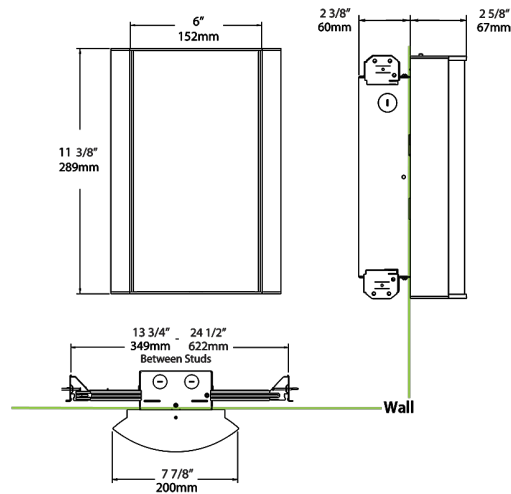

Dimensions

Ordering Matrix

Family	Lumen Package	CRI and CCT		Lens		Finish	Options
HALVS	10L	935	—	LW	—	A	/E2
	10L = 1000lm / 14W	940 = 90CRI, 4000K		F = Frosted (Standard)		W = White	Blank = No Option
	18L = 1800lm / 25W	935 = 90CRI, 3500K		FG1 = Frosted with Grill Style #1		K = Black	/E2 = Emergency Battery Backup
		930 = 90CRI, 3000K		FG2 = Frosted with Grill Style #2		S = Silver	/MVS = Occupancy Sensor
		927 = 90CRI, 2700K		FG3 = Frosted with Grill Style #3		A = Antique Bronze	/BL = Bi-Level Control
				NL = Natural Leaves		SA = Satin Nickel	/LC = Lightcloud Controller
				GL = Green Leaves		CU = Copper	/MVS/E2 = Microwave Sensor w/ Emergency Battery Backup
				TL = Toffee Leaves			/BL/E2 = Bi-Level Control w/ Emergency Battery Backup
				LW = Linen Hampton White			/LC/E2 = Lightcloud Controller w/ Emergency Battery Backup
				LS = Linen Stone			
				LH = Linen Harbor			
				MS = Metallic Spun Silver			
				MC = Metallic Spun Copper			
				MG = Metallic Spun Gold			
				CW = Crush Polar White			
				CS = Crush Sedona			
				MP = Mirage Platinum			
				MA = Mirage Bronze			