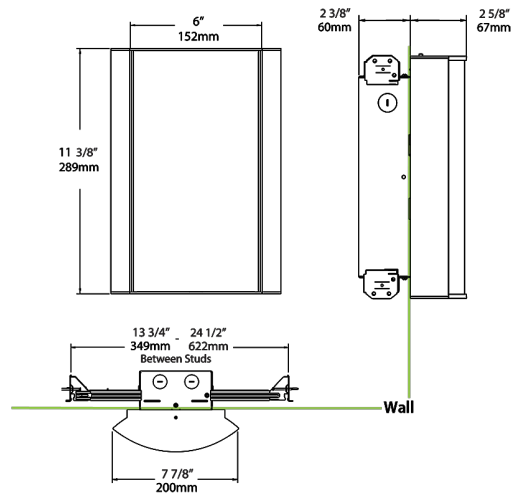

Dimensions

Ordering Matrix

Family	Lumen Package	CRI and CCT		Lens		Finish	Options
HALVS	10L	935	—	GL	—	A	/E2
	10L = 1000lm / 14W	940 = 90CRI, 4000K		F = Frosted (Standard)		W = White	Blank = No Option
	18L = 1800lm / 25W	935 = 90CRI, 3500K		FG1 = Frosted with Grill Style #1		K = Black	/E2 = Emergency Battery Backup
		930 = 90CRI, 3000K		FG2 = Frosted with Grill Style #2		S = Silver	/MVS = Occupancy Sensor
		927 = 90CRI, 2700K		FG3 = Frosted with Grill Style #3		A = Antique Bronze	/BL = Bi-Level Control
				NL = Natural Leaves		SA = Satin Nickel	/LC = Lightcloud Controller
				GL = Green Leaves		CU = Copper	/MVS/E2 = Microwave Sensor w/ Emergency Battery Backup
				TL = Toffee Leaves			/BL/E2 = Bi-Level Control w/ Emergency Battery Backup
				LW = Linen Hampton White			/LC/E2 = Lightcloud Controller w/ Emergency Battery Backup
				LS = Linen Stone			
				LH = Linen Harbor			
				MS = Metallic Spun Silver			
				MC = Metallic Spun Copper			
				MG = Metallic Spun Gold			
				CW = Crush Polar White			
				CS = Crush Sedona			
				MP = Mirage Platinum			
				MA = Mirage Bronze			