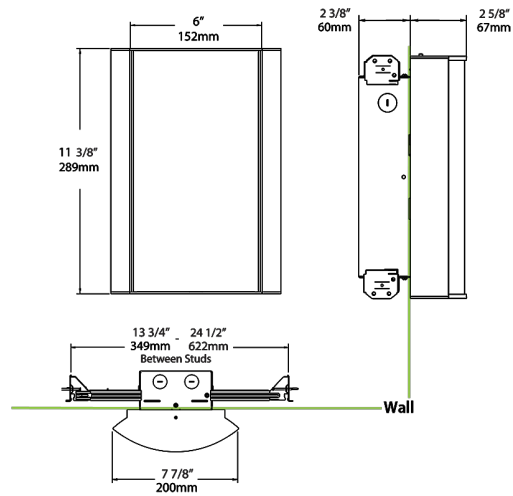

Dimensions

Ordering Matrix

Family	Lumen Package	CRI and CCT		Lens		Finish	Options
HALVS	10L	930	–	FG3	–	W	/LC
	10L = 1000lm / 14W	940 = 90CRI, 4000K		F = Frosted (Standard)		W = White	Blank = No Option
	18L = 1800lm / 25W	935 = 90CRI, 3500K		FG1 = Frosted with Grill Style #1		K = Black	/E2 = Emergency Battery Backup
		930 = 90CRI, 3000K		FG2 = Frosted with Grill Style #2		S = Silver	/MVS = Occupancy Sensor
		927 = 90CRI, 2700K		FG3 = Frosted with Grill Style #3		A = Antique Bronze	/BL = Bi-Level Control
				NL = Natural Leaves		SA = Satin Nickel	/LC = Lightcloud Controller
				GL = Green Leaves		CU = Copper	/MVS/E2 = Microwave Sensor w/ Emergency Battery Backup
				TL = Toffee Leaves			/BL/E2 = Bi-Level Control w/ Emergency Battery Backup
				LW = Linen Hampton White			/LC/E2 = Lightcloud Controller w/ Emergency Battery Backup
				LS = Linen Stone			
				LH = Linen Harbor			
				MS = Metallic Spun Silver			
				MC = Metallic Spun Copper			
				MG = Metallic Spun Gold			
				CW = Crush Polar White			
				CS = Crush Sedona			
				MP = Mirage Platinum			
				MA = Mirage Bronze