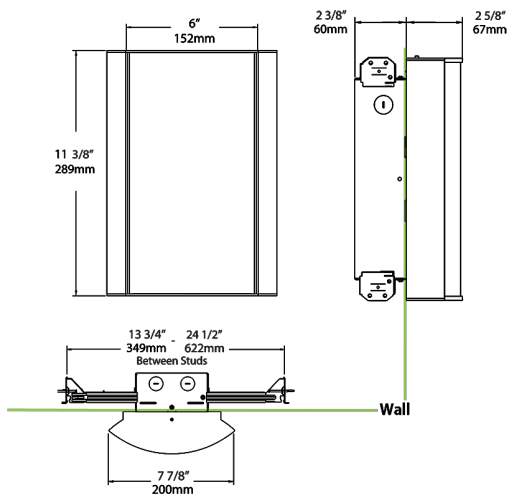

Dimensions

Ordering Matrix

Family	Lumen Package	CRI and CCT	Options	Lens	Options	Finish	Options
HALV	18L	930	-	FG1	-	S	/LC
	10L = 1000lm / 14W	940 = 90CRI, 4000K		F = Frosted (Standard)		W = White	Blank = No Option
	18L = 1800lm / 25W	935 = 90CRI, 3500K		FG1 = Frosted with Grill Style #1		K = Black	/E2 = Emergency Battery Backup
		930 = 90CRI, 3000K		FG2 = Frosted with Grill Style #2		S = Silver	/MVS = Occupancy Sensor
		927 = 90CRI, 2700K		FG3 = Frosted with Grill Style #3		A = Antique Bronze	/BL = Bi-Level Control
				NL = Natural Leaves		SA = Satin Nickel	/MVS/E2 = Microwave Sensor w/ Emergency Battery Backup
				GL = Green Leaves		CU = Copper	/BL/E2 = Bi-Level Control w/ Emergency Battery Backup
				TL = Toffee Leaves			/LC/E2 = Lightcloud Controller w/ Emergency Battery Backup
				LW = Linen Hampton White			
				LS = Linen Stone			
				LH = Linen Harbor			
				MS = Metallic Spun Silver			
				MC = Metallic Spun Copper			
				MG = Metallic Spun Gold			
				CW = Crush Polar White			
				CS = Crush Sedona			
				MP = Mirage Platinum			
				MA = Mirage Bronze