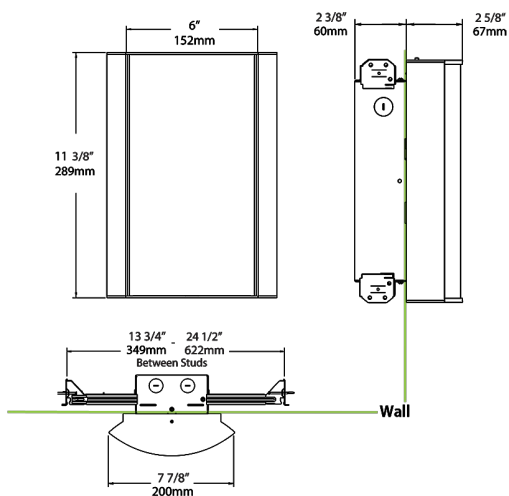

Dimensions

Ordering Matrix

Family	Lumen Package	CRI and CCT	Options	Lens	Options	Finish	Options
HALV	18L	927	-	MP	-	W	/LC/E2
	10L = 1000lm / 14W	940 = 90CRI, 4000K		F = Frosted (Standard)		W = White	Blank = No Option
	18L = 1800lm / 25W	935 = 90CRI, 3500K		FG1 = Frosted with Grill Style #1		K = Black	/E2 = Emergency Battery Backup
		930 = 90CRI, 3000K		FG2 = Frosted with Grill Style #2		S = Silver	/MVS = Occupancy Sensor
		927 = 90CRI, 2700K		FG3 = Frosted with Grill Style #3		A = Antique Bronze	/BL = Bi-Level Control
				NL = Natural Leaves		SA = Satin Nickel	/MVS/E2 = Microwave Sensor w/ Emergency Battery Backup
				GL = Green Leaves		CU = Copper	/BL/E2 = Bi-Level Control w/ Emergency Battery Backup
				TL = Toffee Leaves			/LC/E2 = Lightcloud Controller w/ Emergency Battery Backup
				LW = Linen Hampton White			
				LS = Linen Stone			
				LH = Linen Harbor			
				MS = Metallic Spun Silver			
				MC = Metallic Spun Copper			
				MG = Metallic Spun Gold			
				CW = Crush Polar White			
				CS = Crush Sedona			
				MP = Mirage Platinum			
				MA = Mirage Bronze			