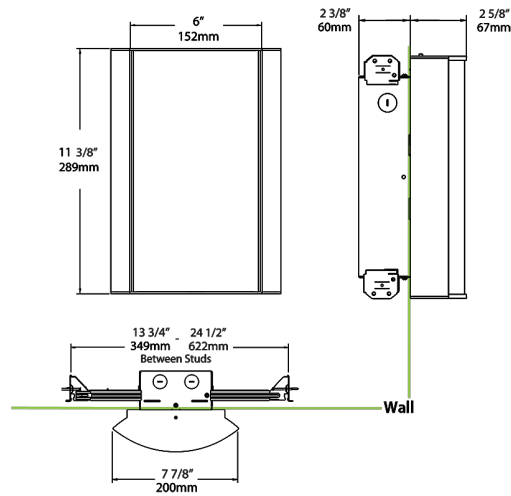

Dimensions

Ordering Matrix

Family	Lumen Package	CRI and CCT	—	Lens	—	Finish	Options
HALV	10L	930	—	TL	—	A	/BL/E2
	10L = 1000lm / 14W	940 = 90CRI, 4000K		F = Frosted (Standard)		W = White	Blank = No Option
	18L = 1800lm / 25W	935 = 90CRI, 3500K		FG1 = Frosted with Grill Style #1		K = Black	/E2 = Emergency Battery Backup
		930 = 90CRI, 3000K		FG2 = Frosted with Grill Style #2		S = Silver	/MVS = Occupancy Sensor
		927 = 90CRI, 2700K		FG3 = Frosted with Grill Style #3		A = Antique Bronze	/BL = Bi-Level Control
				NL = Natural Leaves		SA = Satin Nickel	/LC = Lightcloud Controller
				GL = Green Leaves		CU = Copper	/MVS/E2 = Microwave Sensor w/ Emergency Battery Backup
				TL = Toffee Leaves			/BL/E2 = Bi-Level Control w/ Emergency Battery Backup
				LW = Linen Hampton White			/LC/E2 = Lightcloud Controller w/ Emergency Battery Backup
				LS = Linen Stone			
				LH = Linen Harbor			
				MS = Metallic Spun Silver			
				MC = Metallic Spun Copper			
				MG = Metallic Spun Gold			
				CW = Crush Polar White			
				CS = Crush Sedona			
				MP = Mirage Platinum			
				MA = Mirage Bronze			