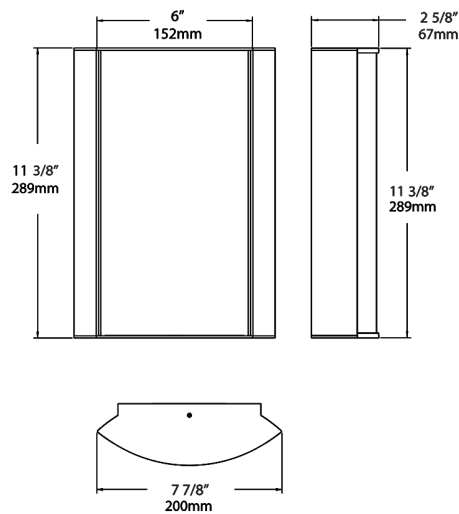

Dimensions

Ordering Matrix

Family	Lumen Package	CRI and CCT		Lens		Finish	Options
HALV	10L	930	-	F	-	A	^
	10L = 1000lm / 14W 18L = 1800lm / 25W	940 = 90CRI, 4000K 935 = 90CRI, 3500K 930 = 90CRI, 3000K 927 = 90CRI, 2700K		F = Frosted (Standard) FG1 = Frosted with Grill Style #1 FG2 = Frosted with Grill Style #2 FG3 = Frosted with Grill Style #3 NL = Natural Leaves GL = Green Leaves TL = Toffee Leaves LW = Linen Hampton White LS = Linen Stone LH = Linen Harbor MS = Metallic Spun Silver MC = Metallic Spun Copper MG = Metallic Spun Gold CW = Crush Polar White CS = Crush Sedona MP = Mirage Platinum MA = Mirage Bronze		W = White K = Black S = Silver A = Antique Bronze SA = Satin Nickel CU = Copper	Blank = No Option /E2 = Emergency Battery Backup /MVS = Occupancy Sensor /BL = Bi-Level Control /LC = Lightcloud Controller /MVS/E2 = Microwave Sensor w/ Emergency Battery Backup /BL/E2 = Bi-Level Control w/ Emergency Battery Backup /LC/E2 = Lightcloud Controller w/ Emergency Battery Backup