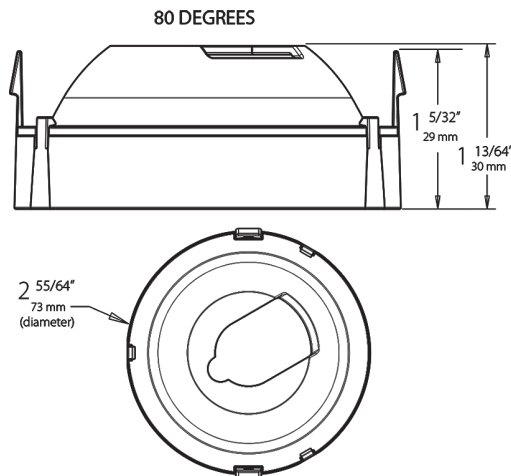

Dimensions

Ordering Matrix

Family	Beam Spread	Lens
HA	80	

50 = 50°
80 = 80°
WW = Wall Washer

Blank = Solite Prismatic Lens
FR = Frosted Lens