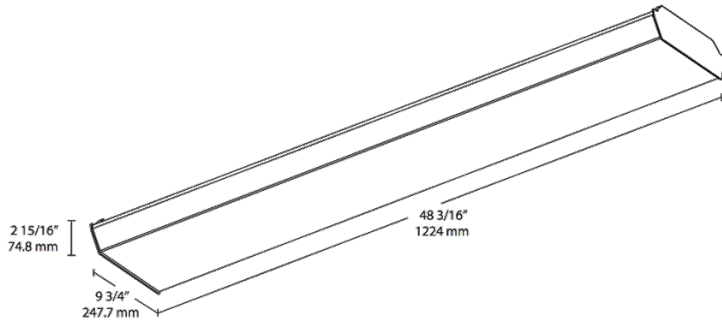

GUS4-50YW/D10

Dimensions

Features

- Energy-efficient, maintenance-free LED wrap fixture
- Multiple mounting options: surface, pendant or chain
- High-reflectance white finish for optimal output
- Diffusion wrap-around lens for smooth light distribution
- 0-10V dimming standard
- 100,000-Hour LED lifespan

Ordering Matrix

Family	Length	Watts	Color Temp	Finish	Dimming
GUS	4	50	Y	W	/D10
	4 = 4 ft	36 = 36W 50 = 50W	Blank = 5000K (Cool) N = 4000K (Neutral) YN = 3500K (Warm Neutral) Y = 3000K (Warm)	W = White	Blank = No Dimming /D10 = Dimmable