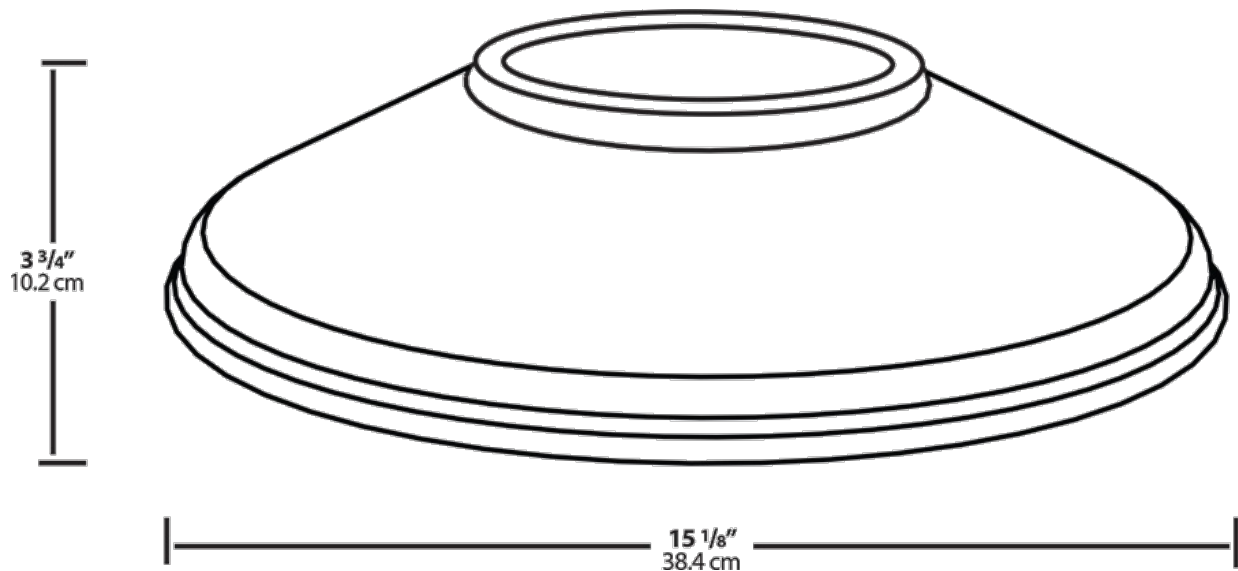

**Other**

**Shades:**

15" Straight Shade

**Country of Origin:**

Designed by RAB in New Jersey and assembled in Taiwan.

**Trade Agreements Act Compliant:**

This product is a product of Taiwan and a "designated country" end product that complies with the Trade Agreements Act.

**GSA Schedule:**

Suitable in accordance with FAR Subpart 25.4.

**Dimensions**

**Ordering Matrix**

| Family | Shade | Size | Finish |
|--------|-------|------|--------|
| GS     | ST    | 11   | YL     |

**AC** = Angled Cone  
**AD** = Angled Dome  
**ST** = Straight Shade

**11** = 11"  
**Blank** = 15"

**B** = Black  
**W** = White  
**A** = Bronze  
**S** = Silver  
**G** = Hunter Green  
**YL** = Yellow  
**LB** = Light Blue  
**BL** = Royal Blue  
**BWN** = Brown  
**I** = Ivory  
**R** = Red