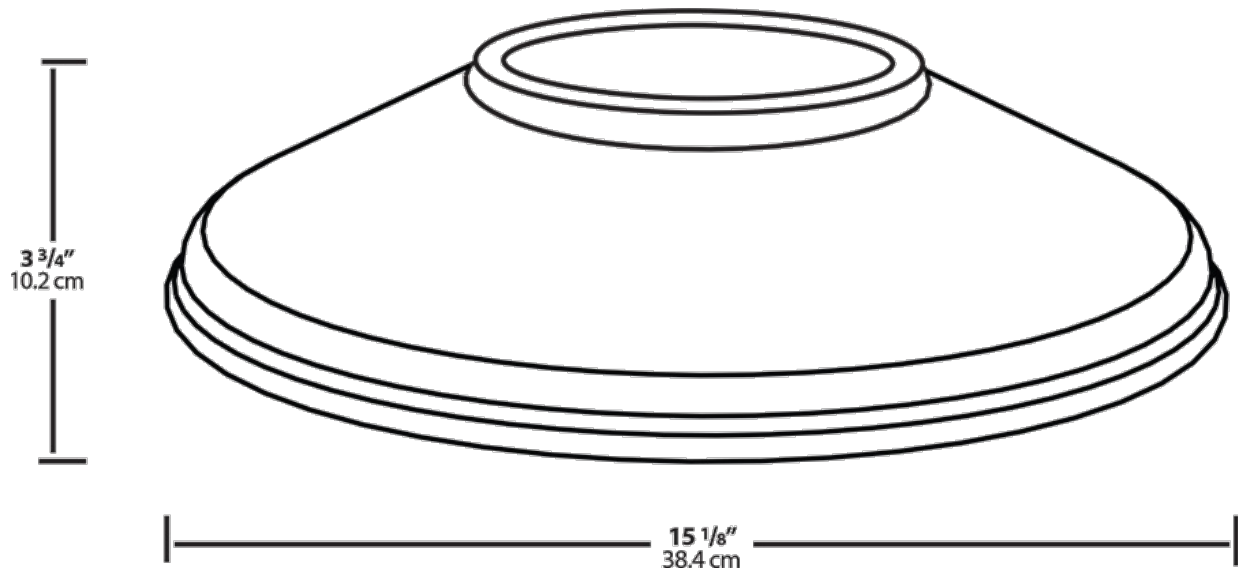

Dimensions