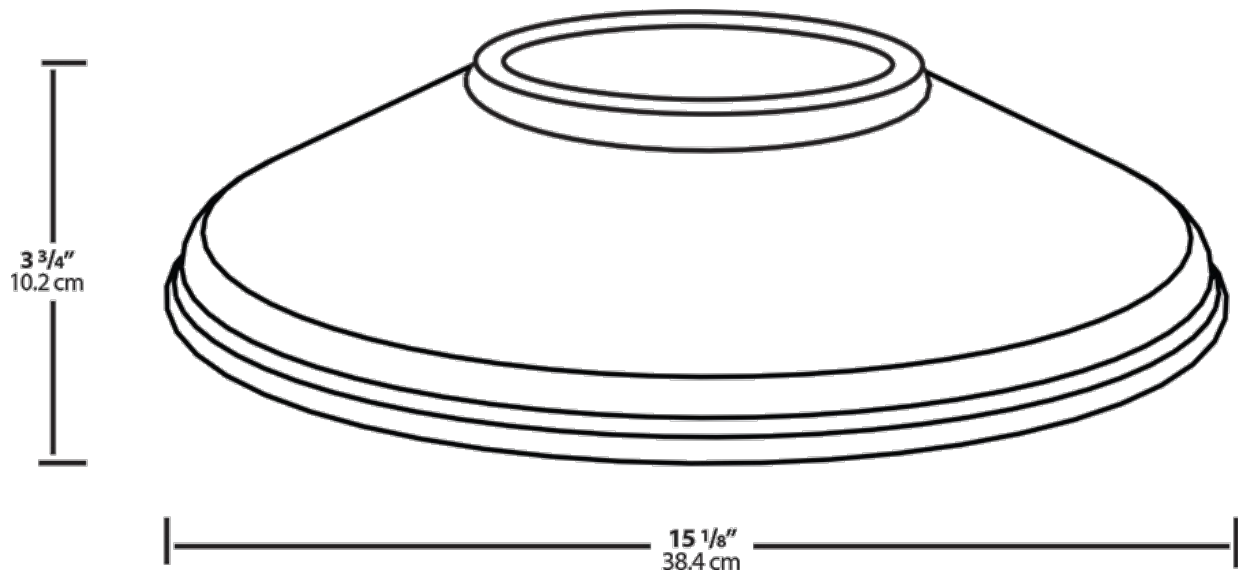

Project:	Type:
Prepared By:	Date:

Available in three different shades with Angled Cone, Angled Dome and Straight shade. Also available in 11" or 15" size shade.

Color: Silver

Weight: 1.1 lbs

Technical Specifications

Other

Shades:

15" Straight Shade

Country of Origin:

Designed by RAB in New Jersey and assembled in Taiwan.

Trade Agreements Act Compliant:

This product is a product of Taiwan and a "designated country" end product that complies with the Trade Agreements Act.

GSA Schedule:

Suitable in accordance with FAR Subpart 25.4.

Dimensions

Ordering Matrix

Family	Shade	Size	Finish
GS	ST	11	S

AC = Angled Cone
AD = Angled Dome
ST = Straight Shade

11 = 11"
Blank = 15"

B = Black
W = White
A = Bronze
S = Silver
G = Hunter Green
YL = Yellow
LB = Light Blue
BL = Royal Blue
BWN = Brown
I = Ivory
R = Red