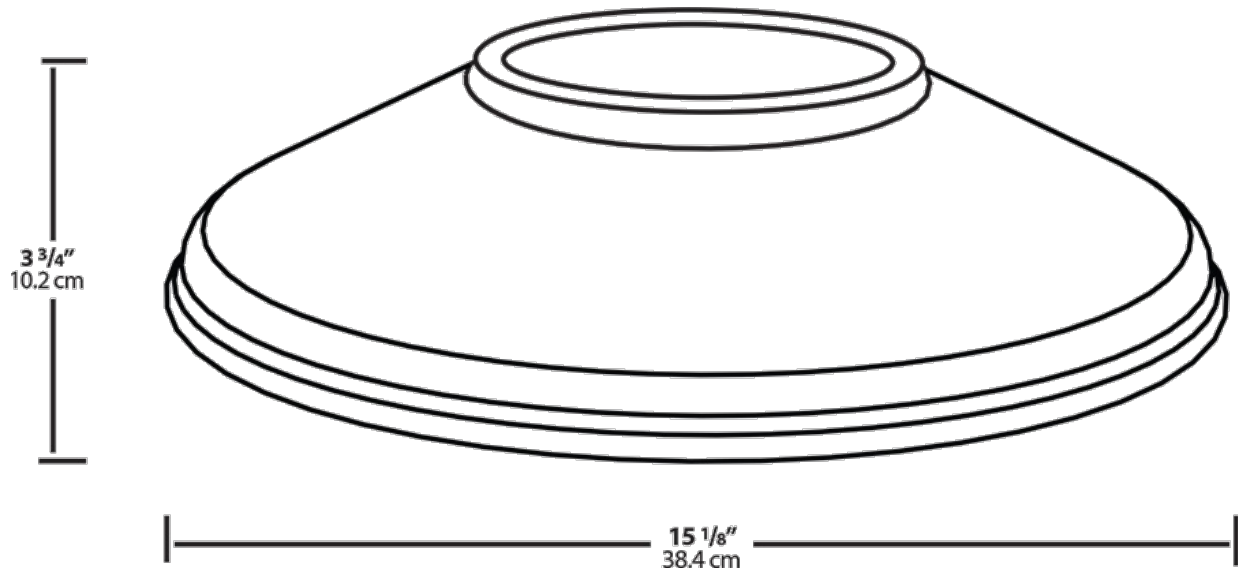

Project:	Type:
Prepared By:	Date:

Available in three different shades with Angled Cone, Angled Dome and Straight shade. Also available in 11" or 15" size shade.

Color: Red

Weight: 1.1 lbs

Technical Specifications

Other

Shades:

15" Straight Shade

Country of Origin:

Designed by RAB in New Jersey and assembled in Taiwan.

Trade Agreements Act Compliant:

This product is a product of Taiwan and a "designated country" end product that complies with the Trade Agreements Act.

GSA Schedule:

Suitable in accordance with FAR Subpart 25.4.

Dimensions

Ordering Matrix

Family	Shade	Size	Finish
GS	ST	11	R

AC = Angled Cone
AD = Angled Dome
ST = Straight Shade

11 = 11"
Blank = 15"

B = Black
W = White
A = Bronze
S = Silver
G = Hunter Green
YL = Yellow
LB = Light Blue
BL = Royal Blue
BWN = Brown
I = Ivory
R = Red