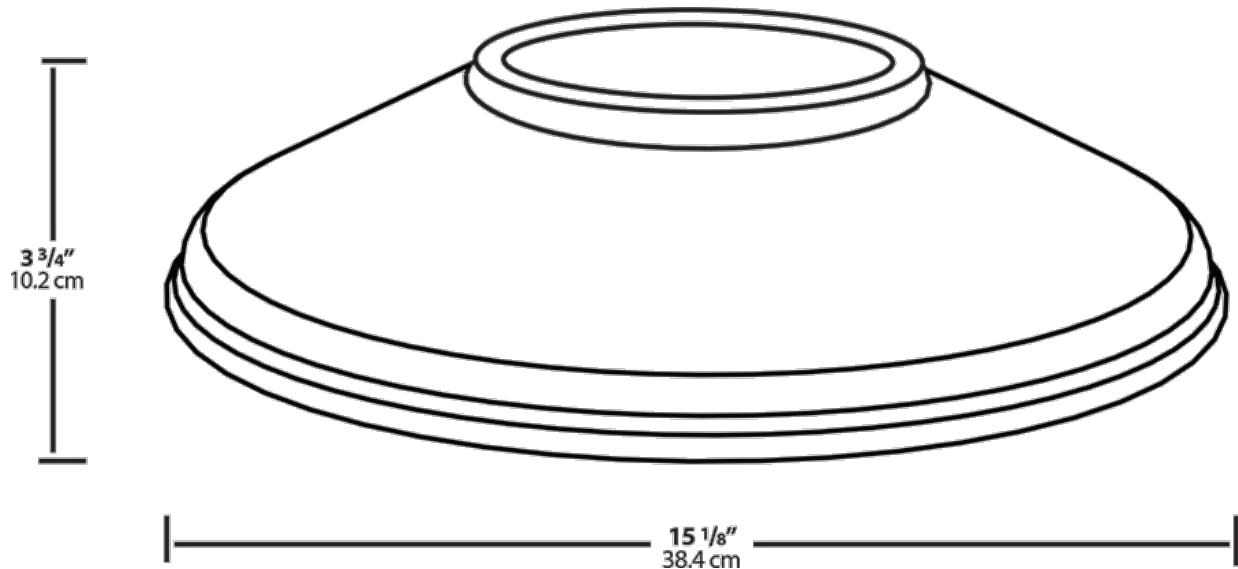

**Other**

**Shades:**

15" Straight Shade

**Country of Origin:**

Designed by RAB in New Jersey and assembled in Taiwan.

**Trade Agreements Act Compliant:**

This product is a product of Taiwan and a "designated country" end product that complies with the Trade Agreements Act.

**GSA Schedule:**

Suitable in accordance with FAR Subpart 25.4.

**Dimensions**

## Ordering Matrix

Family	Shade	Size	Finish
GS	ST	11	LB

**AC** = Angled Cone  
**AD** = Angled Dome  
**ST** = Straight Shade

**11** = 11"  
**Blank** = 15"

**B** = Black  
**W** = White  
**A** = Bronze  
**S** = Silver  
**G** = Hunter Green  
**YL** = Yellow  
**LB** = Light Blue  
**BL** = Royal Blue  
**BWN** = Brown  
**I** = Ivory  
**R** = Red