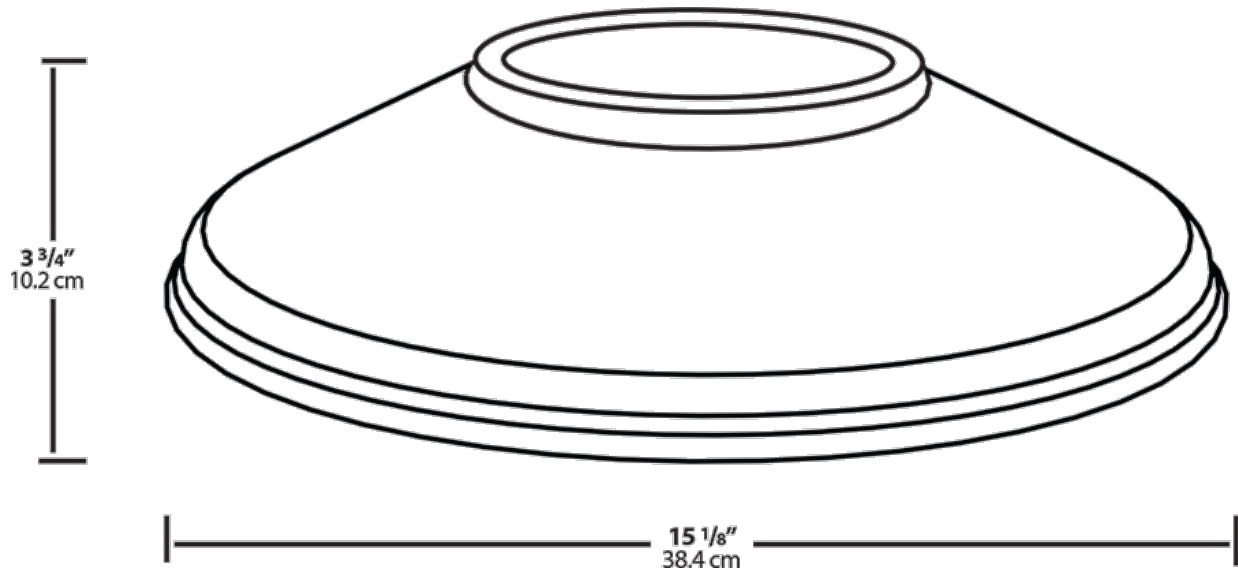

Project:	Type:
Prepared By:	Date:

Available in three different shades with Angled Cone, Angled Dome and Straight shade. Also available in 11" or 15" size shade.

Color: Ivory

Weight: 1.1 lbs

Technical Specifications

Other

Shades:

15" Straight Shade

Country of Origin:

Designed by RAB in New Jersey and assembled in Taiwan.

Trade Agreements Act Compliant:

This product is a product of Taiwan and a "designated country" end product that complies with the Trade Agreements Act.

GSA Schedule:

Suitable in accordance with FAR Subpart 25.4.

Dimensions

Ordering Matrix

Family	Shade	Size	Finish
GS	ST	11	I

AC = Angled Cone
AD = Angled Dome
ST = Straight Shade

11 = 11"
Blank = 15"

B = Black
W = White
A = Bronze
S = Silver
G = Hunter Green
YL = Yellow
LB = Light Blue
BL = Royal Blue
BWN = Brown
I = Ivory
R = Red