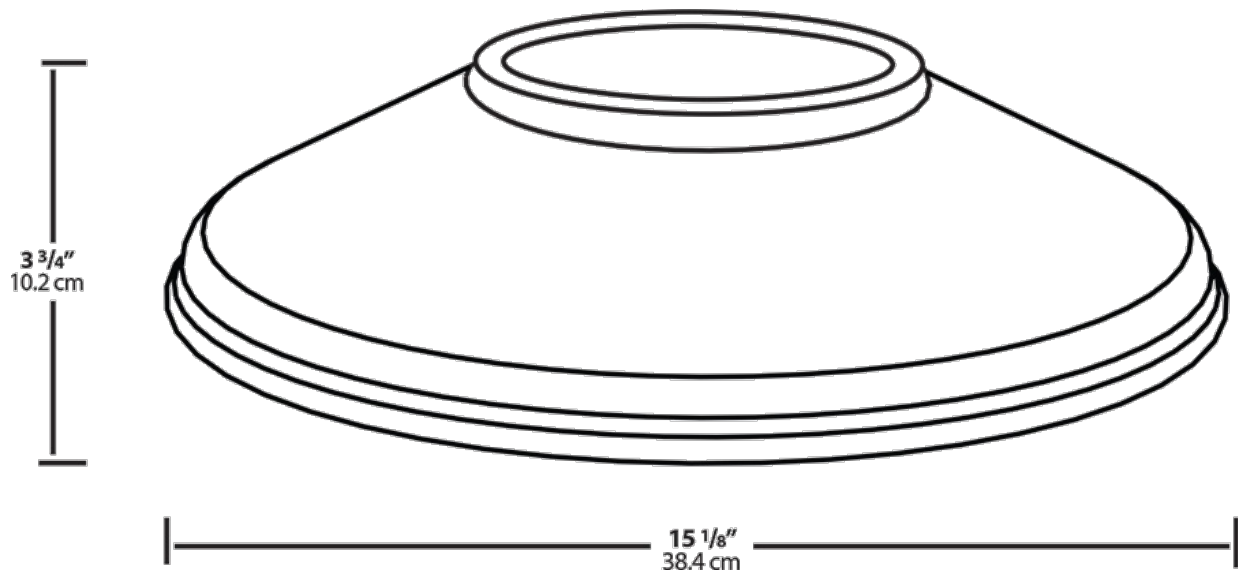

**Other**

**Shades:**

15" Straight Shade

**Country of Origin:**

Designed by RAB in New Jersey and assembled in Taiwan.

**Trade Agreements Act Compliant:**

This product is a product of Taiwan and a "designated country" end product that complies with the Trade Agreements Act.

**GSA Schedule:**

Suitable in accordance with FAR Subpart 25.4.

**Dimensions**