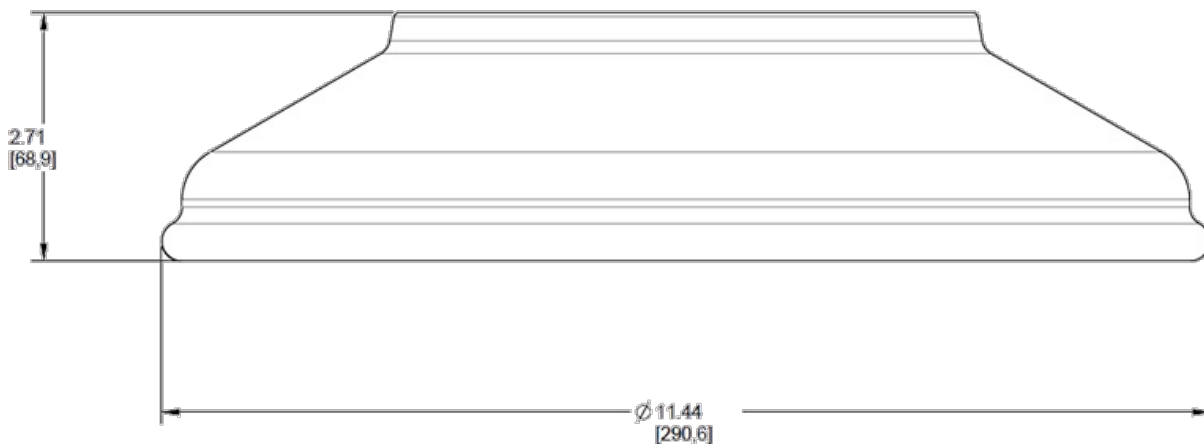

Other

Shades:

11" Straight Shade

Country of Origin:

Designed by RAB in New Jersey and assembled in Taiwan.

Trade Agreements Act Compliant:

This product is a product of Taiwan and a "designated country" end product that complies with the Trade Agreements Act.

GSA Schedule:

Suitable in accordance with FAR Subpart 25.4.

Dimensions

Ordering Matrix

Family	Shade	Size	Finish
GS	ST	11	W

AC = Angled Cone
AD = Angled Dome
ST = Straight Shade

11 = 11"
Blank = 15"

B = Black
W = White
A = Bronze
S = Silver
G = Hunter Green
YL = Yellow
LB = Light Blue
BL = Royal Blue
BWN = Brown
I = Ivory
R = Red