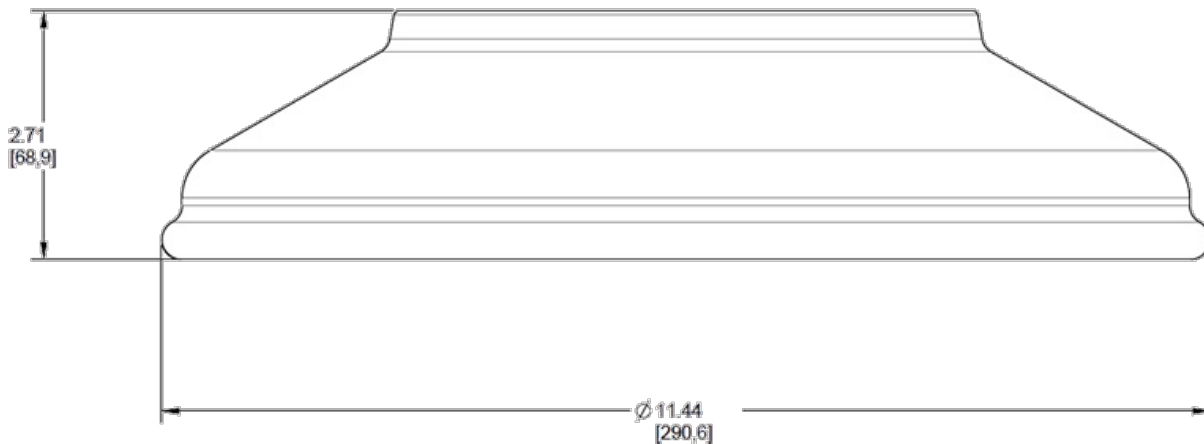

Project:	Type:
Prepared By:	Date:

Available in three different shades with Angled Cone, Angled Dome and Straight shade. Also available in 11" or 15" size shade.

Color: Silver

Weight: 0.7 lbs

Technical Specifications

Other

Shades:

11" Straight Shade

Country of Origin:

Designed by RAB in New Jersey and assembled in Taiwan.

Trade Agreements Act Compliant:

This product is a product of Taiwan and a "designated country" end product that complies with the Trade Agreements Act.

GSA Schedule:

Suitable in accordance with FAR Subpart 25.4.

Dimensions

Ordering Matrix

Family	Shade	Size	Finish
GS	ST	11	S

AC = Angled Cone
AD = Angled Dome
ST = Straight Shade

11 = 11"
Blank = 15"

B = Black
W = White
A = Bronze
S = Silver
G = Hunter Green
YL = Yellow
LB = Light Blue
BL = Royal Blue
BWN = Brown
I = Ivory
R = Red