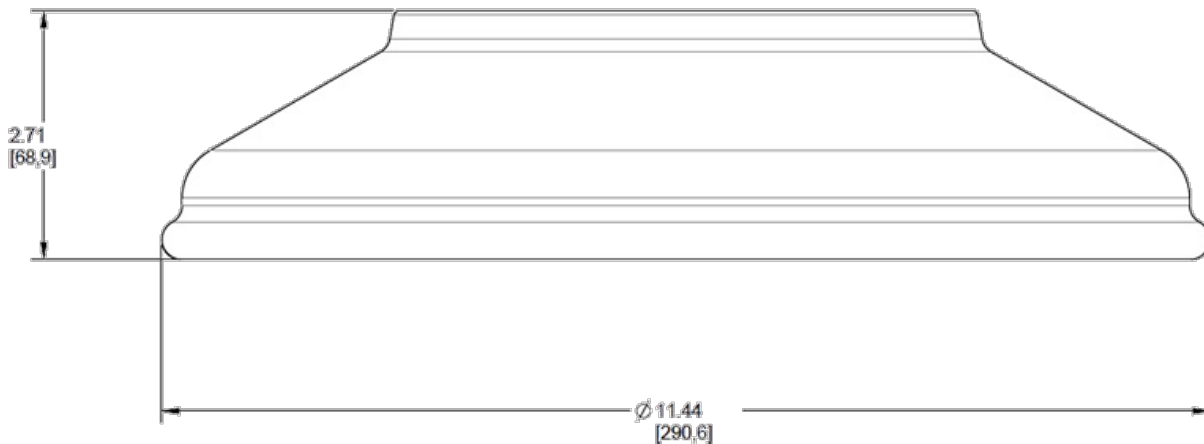

**Other**

**Shades:**

11" Straight Shade

**Country of Origin:**

Designed by RAB in New Jersey and assembled in Taiwan.

**Trade Agreements Act Compliant:**

This product is a product of Taiwan and a "designated country" end product that complies with the Trade Agreements Act.

**GSA Schedule:**

Suitable in accordance with FAR Subpart 25.4.

**Dimensions**

## Ordering Matrix

Family	Shade	Size	Finish
GS	ST	11	LB

**AC** = Angled Cone  
**AD** = Angled Dome  
**ST** = Straight Shade

**11** = 11"  
**Blank** = 15"

**B** = Black  
**W** = White  
**A** = Bronze  
**S** = Silver  
**G** = Hunter Green  
**YL** = Yellow  
**LB** = Light Blue  
**BL** = Royal Blue  
**BWN** = Brown  
**I** = Ivory  
**R** = Red