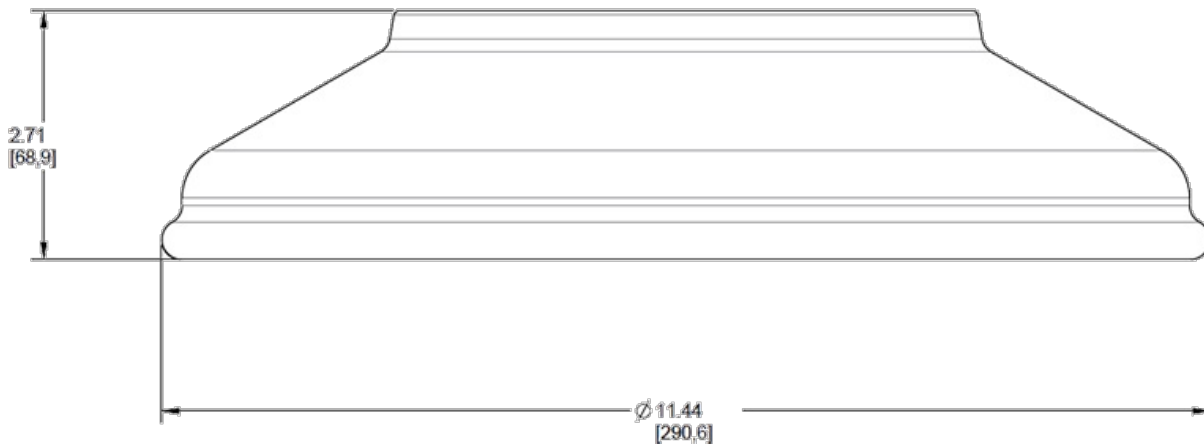

**Other**

**Shades:**

11" Straight Shade

**Country of Origin:**

Designed by RAB in New Jersey and assembled in Taiwan.

**Trade Agreements Act Compliant:**

This product is a product of Taiwan and a "designated country" end product that complies with the Trade Agreements Act.

**GSA Schedule:**

Suitable in accordance with FAR Subpart 25.4.

**Dimensions**

## Ordering Matrix

Family	Shade	Size	Finish
GS	ST	11	G

**AC** = Angled Cone  
**AD** = Angled Dome  
**ST** = Straight Shade

**11** = 11"  
**Blank** = 15"

**B** = Black  
**W** = White  
**A** = Bronze  
**S** = Silver  
**G** = Hunter Green  
**YL** = Yellow  
**LB** = Light Blue  
**BL** = Royal Blue  
**BWN** = Brown  
**I** = Ivory  
**R** = Red