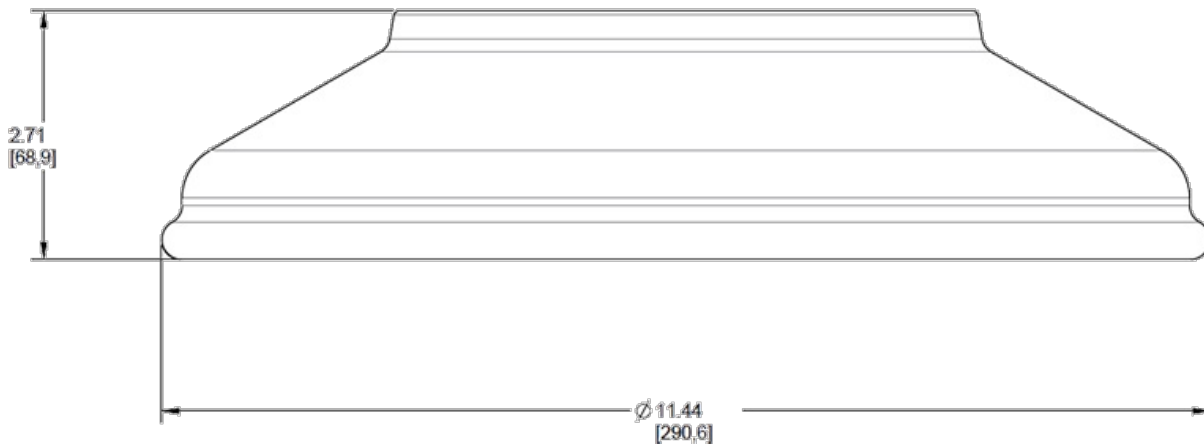

**Other**

**Shades:**

11" Straight Shade

**Country of Origin:**

Designed by RAB in New Jersey and assembled in Taiwan.

**Trade Agreements Act Compliant:**

This product is a product of Taiwan and a "designated country" end product that complies with the Trade Agreements Act.

**GSA Schedule:**

Suitable in accordance with FAR Subpart 25.4.

**Dimensions**

## Ordering Matrix

Family	Shade	Size	Finish
GS	ST	11	BWN

**AC** = Angled Cone  
**AD** = Angled Dome  
**ST** = Straight Shade

**11** = 11"  
**Blank** = 15"

**B** = Black  
**W** = White  
**A** = Bronze  
**S** = Silver  
**G** = Hunter Green  
**YL** = Yellow  
**LB** = Light Blue  
**BL** = Royal Blue  
**BWN** = Brown  
**I** = Ivory  
**R** = Red