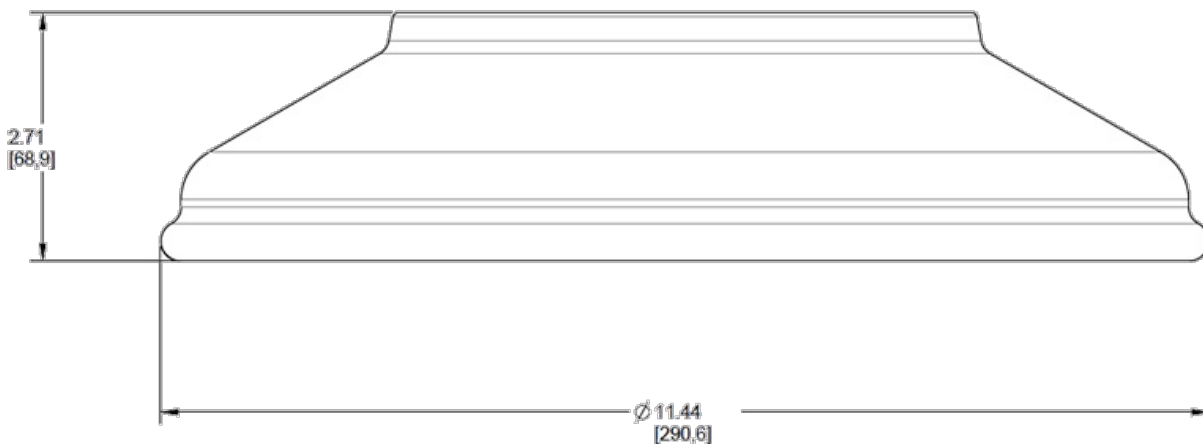

Other

Shades:

11" Straight Shade

Country of Origin:

Designed by RAB in New Jersey and assembled in Taiwan.

Trade Agreements Act Compliant:

This product is a product of Taiwan and a "designated country" end product that complies with the Trade Agreements Act.

GSA Schedule:

Suitable in accordance with FAR Subpart 25.4.

Dimensions

Ordering Matrix

Family	Shade	Size	Finish
GS	ST	11	B

AC = Angled Cone
AD = Angled Dome
ST = Straight Shade

11 = 11"
Blank = 15"

B = Black
W = White
A = Bronze
S = Silver
G = Hunter Green
YL = Yellow
LB = Light Blue
BL = Royal Blue
BWN = Brown
I = Ivory
R = Red