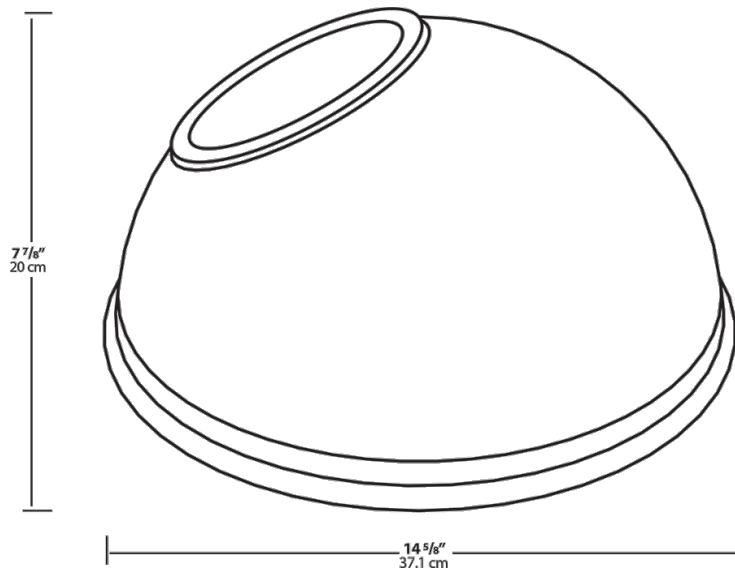

**Other**

**Shades:**

15" Angled Dome Shade

**Country of Origin:**

Designed by RAB in New Jersey and assembled in Taiwan.

**Trade Agreements Act Compliant:**

This product is a product of Taiwan and a "designated country" end product that complies with the Trade Agreements Act.

**GSA Schedule:**

Suitable in accordance with FAR Subpart 25.4.

**Dimensions**

## Ordering Matrix

Family	Shade	Size	Finish
GS	AD	11	YL

**AC** = Angled Cone  
**AD** = Angled Dome  
**ST** = Straight Shade

**11** = 11"  
**Blank** = 15"

**B** = Black  
**W** = White  
**A** = Bronze  
**S** = Silver  
**G** = Hunter Green  
**YL** = Yellow  
**LB** = Light Blue  
**BL** = Royal Blue  
**BWN** = Brown  
**I** = Ivory  
**R** = Red