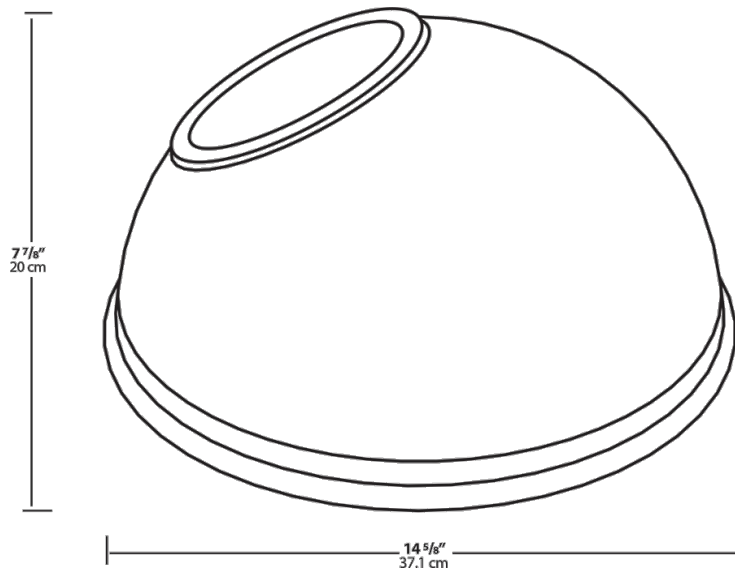

**Other**

**Shades:**

15" Angled Dome Shade

**Country of Origin:**

Designed by RAB in New Jersey and assembled in Taiwan.

**Trade Agreements Act Compliant:**

This product is a product of Taiwan and a "designated country" end product that complies with the Trade Agreements Act.

**GSA Schedule:**

Suitable in accordance with FAR Subpart 25.4.

**Dimensions**

## Ordering Matrix

Family	Shade	Size	Finish
GS	AD	11	S

**AC** = Angled Cone  
**AD** = Angled Dome  
**ST** = Straight Shade

**11** = 11"  
**Blank** = 15"

**B** = Black  
**W** = White  
**A** = Bronze  
**S** = Silver  
**G** = Hunter Green  
**YL** = Yellow  
**LB** = Light Blue  
**BL** = Royal Blue  
**BWN** = Brown  
**I** = Ivory  
**R** = Red