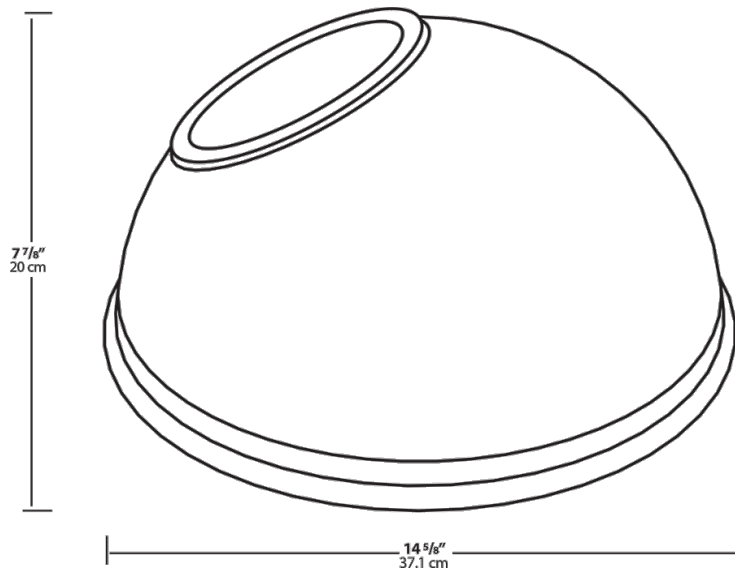

**Other**

**Shades:**

15" Angled Dome Shade

**Country of Origin:**

Designed by RAB in New Jersey and assembled in Taiwan.

**Trade Agreements Act Compliant:**

This product is a product of Taiwan and a "designated country" end product that complies with the Trade Agreements Act.

**GSA Schedule:**

Suitable in accordance with FAR Subpart 25.4.

**Dimensions**

## Ordering Matrix

Family	Shade	Size	Finish
GS	AD	11	I

**AC** = Angled Cone  
**AD** = Angled Dome  
**ST** = Straight Shade

**11** = 11"  
**Blank** = 15"

**B** = Black  
**W** = White  
**A** = Bronze  
**S** = Silver  
**G** = Hunter Green  
**YL** = Yellow  
**LB** = Light Blue  
**BL** = Royal Blue  
**BWN** = Brown  
**I** = Ivory  
**R** = Red