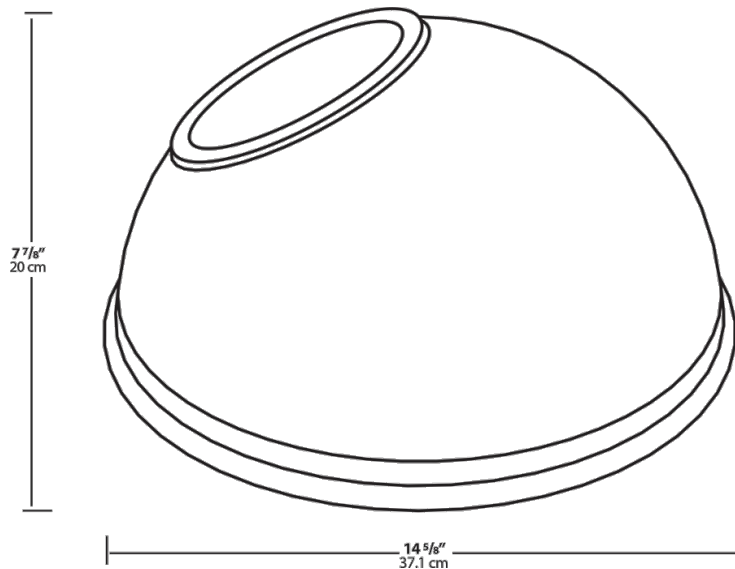

**Other**

**Shades:**

15" Angled Dome Shade

**Country of Origin:**

Designed by RAB in New Jersey and assembled in Taiwan.

**Trade Agreements Act Compliant:**

This product is a product of Taiwan and a "designated country" end product that complies with the Trade Agreements Act.

**GSA Schedule:**

Suitable in accordance with FAR Subpart 25.4.

**Dimensions**

Ordering Matrix

Family	Shade	Size	Finish
GS	AD	11	BL

**AC** = Angled Cone  
**AD** = Angled Dome  
**ST** = Straight Shade

**11** = 11"  
**Blank** = 15"