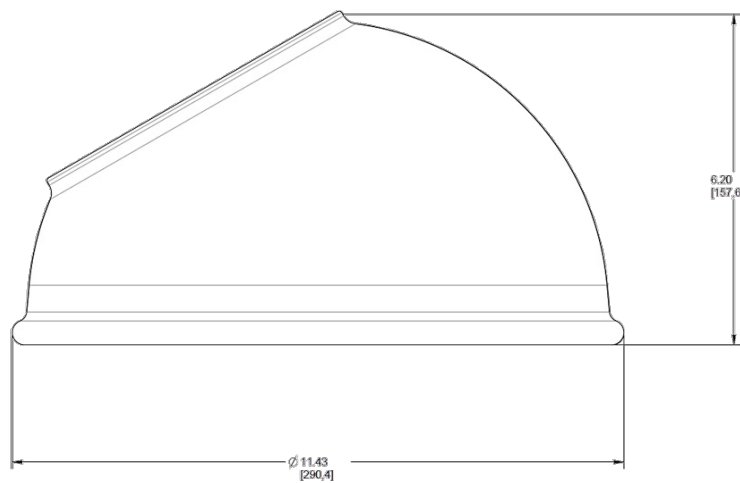

Project:	Type:
Prepared By:	Date:

Available in three different shades with Angled Cone, Angled Dome and Straight shade. Also available in 11" or 15" size shade.

Color: White

Weight: 0.9 lbs

Technical Specifications

Other

Shades:

11" Angled Dome Shade

Country of Origin:

Designed by RAB in New Jersey and assembled in Taiwan.

Trade Agreements Act Compliant:

This product is a product of Taiwan and a "designated country" end product that complies with the Trade Agreements Act.

GSA Schedule:

Suitable in accordance with FAR Subpart 25.4.

Dimensions

Ordering Matrix

Family	Shade	Size	Finish
GS	AD	11	W

AC = Angled Cone
AD = Angled Dome
ST = Straight Shade

11 = 11"
Blank = 15"

B = Black
W = White
A = Bronze
S = Silver
G = Hunter Green
YL = Yellow
LB = Light Blue
BL = Royal Blue
BWN = Brown
I = Ivory
R = Red