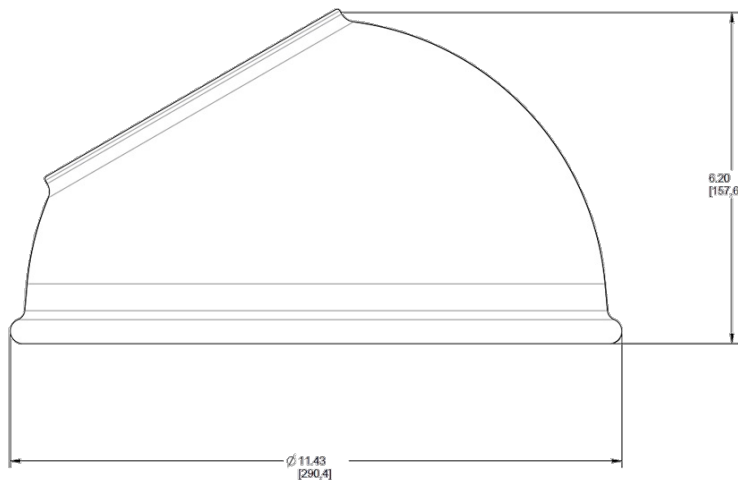

Project:	Type:
Prepared By:	Date:

Available in three different shades with Angled Cone, Angled Dome and Straight shade. Also available in 11" or 15" size shade.

Color: Red

Weight: 0.9 lbs

Technical Specifications

Other

Shades:

11" Angled Dome Shade

Country of Origin:

Designed by RAB in New Jersey and assembled in Taiwan.

Trade Agreements Act Compliant:

This product is a product of Taiwan and a "designated country" end product that complies with the Trade Agreements Act.

GSA Schedule:

Suitable in accordance with FAR Subpart 25.4.

Dimensions

Ordering Matrix

Family	Shade	Size	Finish
GS	AD	11	R

AC = Angled Cone
AD = Angled Dome
ST = Straight Shade

11 = 11"
Blank = 15"

B = Black
W = White
A = Bronze
S = Silver
G = Hunter Green
YL = Yellow
LB = Light Blue
BL = Royal Blue
BWN = Brown
I = Ivory
R = Red