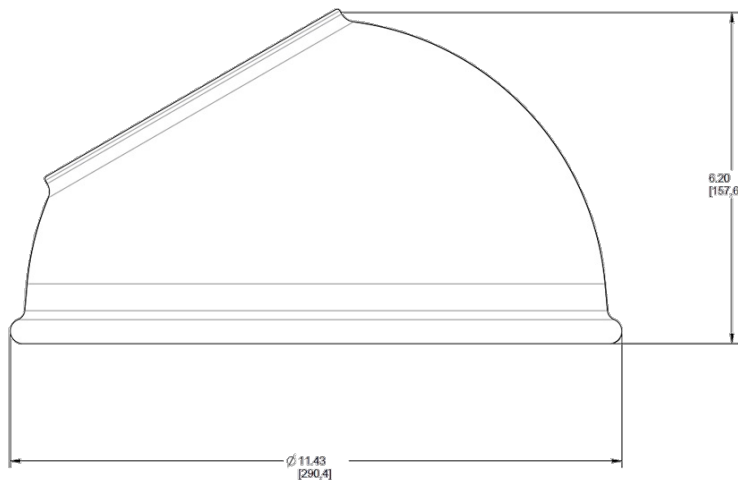

<b>Project:</b>	<b>Type:</b>
<b>Prepared By:</b>	<b>Date:</b>

Available in three different shades with Angled Cone, Angled Dome and Straight shade. Also available in 11" or 15" size shade.

Color: Ivory

Weight: 0.9 lbs

**Other**

**Shades:**

11" Angled Dome Shade

**Country of Origin:**

Designed by RAB in New Jersey and assembled in Taiwan.

**Trade Agreements Act Compliant:**

This product is a product of Taiwan and a "designated country" end product that complies with the Trade Agreements Act.

**GSA Schedule:**

Suitable in accordance with FAR Subpart 25.4.

**Dimensions**

## Ordering Matrix

Family	Shade	Size	Finish
GS	AD	11	I

**AC** = Angled Cone  
**AD** = Angled Dome  
**ST** = Straight Shade

**11** = 11"  
**Blank** = 15"

**B** = Black  
**W** = White  
**A** = Bronze  
**S** = Silver  
**G** = Hunter Green  
**YL** = Yellow  
**LB** = Light Blue  
**BL** = Royal Blue  
**BWN** = Brown  
**I** = Ivory  
**R** = Red