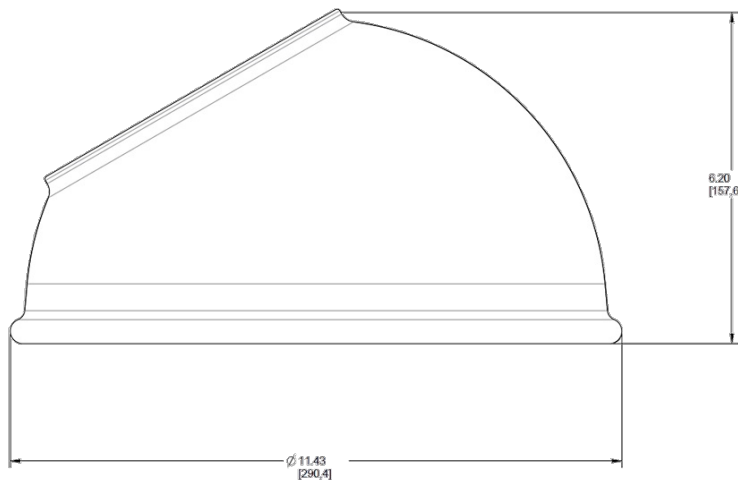

Project:	Type:
Prepared By:	Date:

Available in three different shades with Angled Cone, Angled Dome and Straight shade. Also available in 11" or 15" size shade.

Color: Hunter green

Weight: 0.9 lbs

Technical Specifications

Other

Shades:

11" Angled Dome Shade

Country of Origin:

Designed by RAB in New Jersey and assembled in Taiwan.

Trade Agreements Act Compliant:

This product is a product of Taiwan and a "designated country" end product that complies with the Trade Agreements Act.

GSA Schedule:

Suitable in accordance with FAR Subpart 25.4.

Dimensions

Ordering Matrix

Family	Shade	Size	Finish
GS	AD	11	G

AC = Angled Cone
AD = Angled Dome
ST = Straight Shade

11 = 11"
Blank = 15"

B = Black
W = White
A = Bronze
S = Silver
G = Hunter Green
YL = Yellow
LB = Light Blue
BL = Royal Blue
BWN = Brown
I = Ivory
R = Red