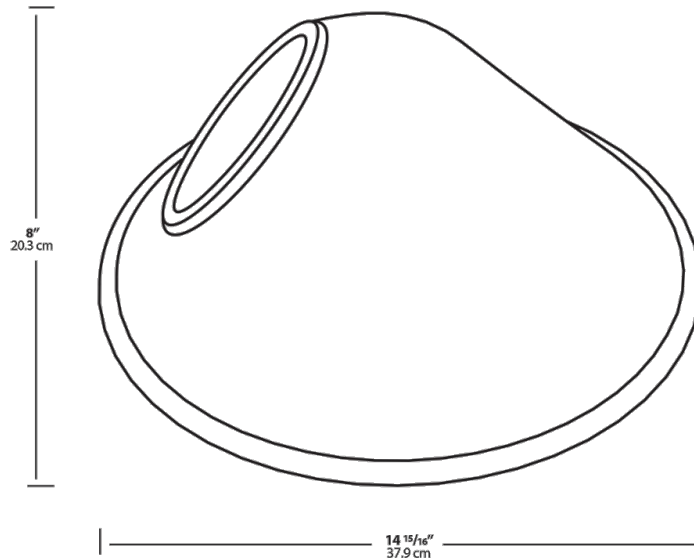

Project:	Type:
Prepared By:	Date:

Available in three different shades with Angled Cone, Angled Dome and Straight shade. Also available in 11" or 15" size shade.

Color: Bronze

Weight: 1.1 lbs

Technical Specifications

Other

Shades:

15" Angled Cone Shade

Country of Origin:

Designed by RAB in New Jersey and assembled in Taiwan.

Trade Agreements Act Compliant:

This product is a product of Taiwan and a "designated country" end product that complies with the Trade Agreements Act.

GSA Schedule:

Suitable in accordance with FAR Subpart 25.4.

Dimensions

Ordering Matrix

Family	Shade	Size	Finish
GS	AC	11	A

AC = Angled Cone
AD = Angled Dome
ST = Straight Shade

11 = 11"
Blank = 15"

B = Black
W = White
A = Bronze
S = Silver
G = Hunter Green
YL = Yellow
LB = Light Blue
BL = Royal Blue
BWN = Brown
I = Ivory
R = Red