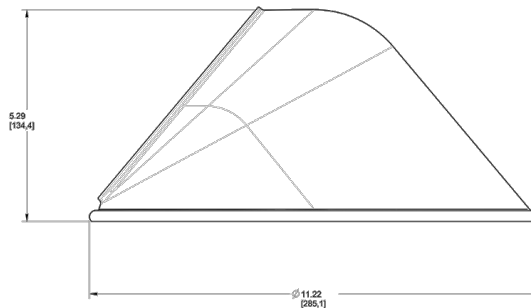

Project:	Type:
Prepared By:	Date:

Available in three different shades with Angled Cone, Angled Dome and Straight shade. Also available in 11" or 15" size shade.

Color: Royal blue

Weight: 0.9 lbs

Technical Specifications

Other

Shades:

11" Angled Cone Shade

Country of Origin:

Designed by RAB in New Jersey and assembled in Taiwan.

Trade Agreements Act Compliant:

This product is a product of Taiwan and a "designated country" end product that complies with the Trade Agreements Act.

GSA Schedule:

Suitable in accordance with FAR Subpart 25.4.

Dimensions

Ordering Matrix

Family	Shade	Size	Finish
GS	AC	11	BL

AC = Angled Cone
AD = Angled Dome
ST = Straight Shade

11 = 11"
Blank = 15"

B = Black
W = White
A = Bronze
S = Silver
G = Hunter Green
YL = Yellow
LB = Light Blue
BL = Royal Blue
BWN = Brown
I = Ivory
R = Red