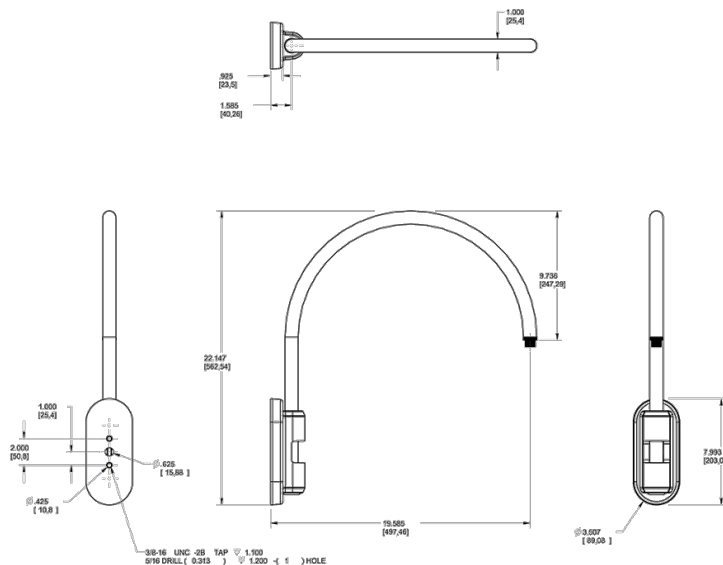

#### Threads:

1/2" NPS at the fixture Side.

## Dimensions