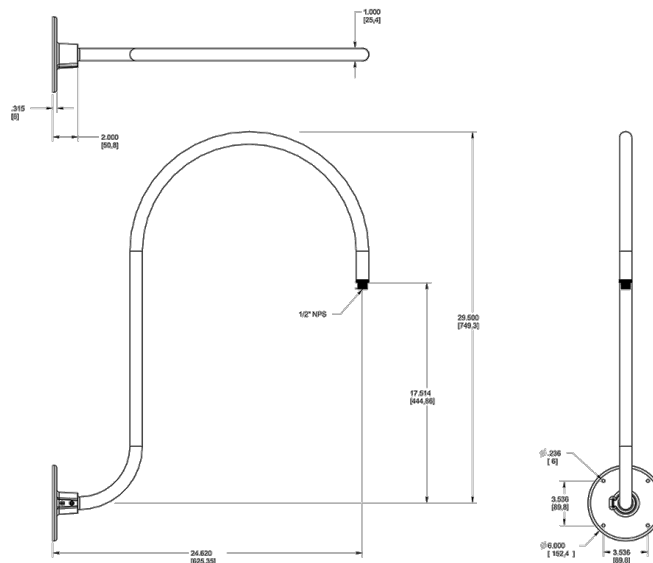

#### Threads:

1/2" NPS at the fixture Side.

## Dimensions