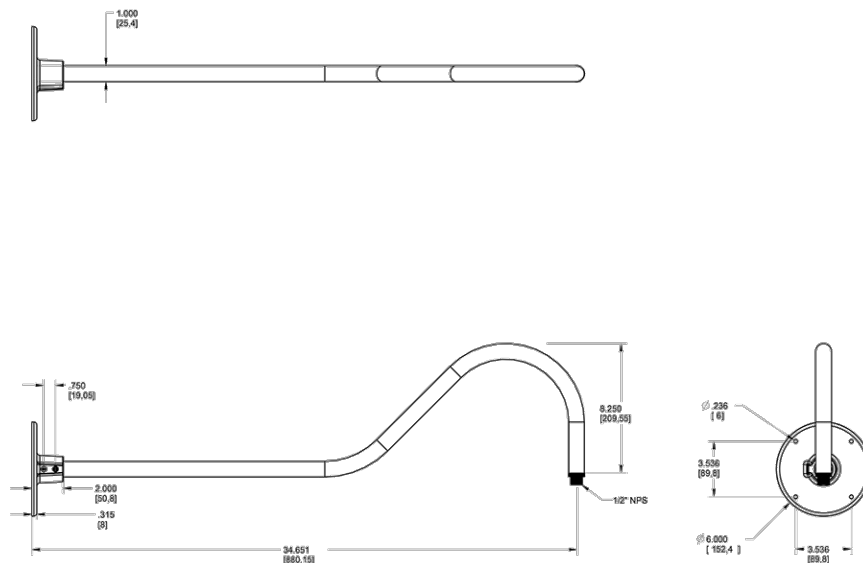

Lead Time:

3 weeks expedited shipping. 6 weeks standard shipping.

Construction

Arm:

35" from wall.

Diameter:

Diameter of the tube is 1".

Mounting:

The wall plate does not mount to a junction box but directly to the mounting surface with the proper hardware for the surface.

Component Only:

This is a component for ordering LED Goosenecks. Not a complete fixture without Shade and Head.

Other

Threads:

1/2" NPS at the fixture Side.

Country of Origin:

Designed by RAB in New Jersey and assembled in Taiwan.

Trade Agreements Act Compliant:

This product is a product of Taiwan and a "designated country" end product that complies with the Trade Agreements Act.

GSA Schedule:

Suitable in accordance with FAR Subpart 25.4.

Dimensions

Ordering Matrix

Family	Style	Finish
GOOSE	2	S

- 1 = Arm Style 1
- 2 = Arm Style 2
- 3 = Arm Style 3
- 4 = Arm Style 4
- 5 = Arm Style 5