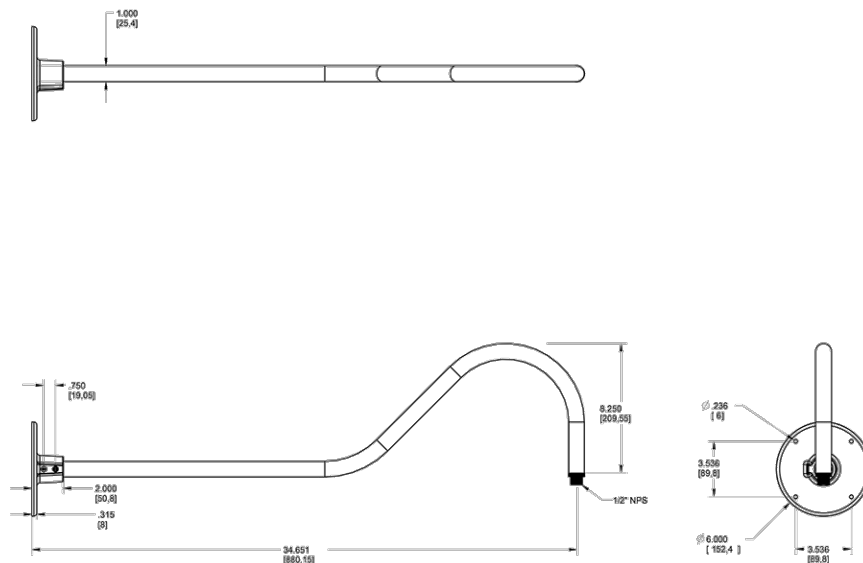

#### Arm:

35" from wall.

#### Threads:

1/2" NPS at the fixture Side.

## Dimensions