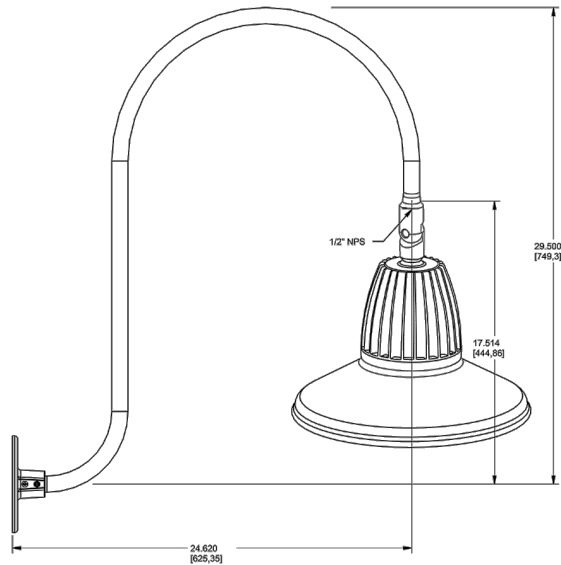

Dimensions

Features

- Adjustable 45° swivel joint
- Superior heat sink
- Die-cast aluminum housing
- 5 year LED warranty

Ordering Matrix

| Family | Watts | Color Temp | Reflector | Shade | ShadeSize | Finish |
|--------|----------------------|---|--|---------------------|-------------------------|--|
| GN3LED | 26 | N | R | ST | | W |
| | 13 = 13W 26 = 26W | Y = 3000K (Warm) N = 4000K (Neutral) | Blank = Flood R = Rectangular S = Spot | ST = Straight Shade | 11 = 11" Blank = 15" | B = Black W = White A = Bronze S = Silver G = Hunter Green YL = Yellow LB = Light Blue BL = Royal Blue BWN = Brown I = Ivory R = Red |