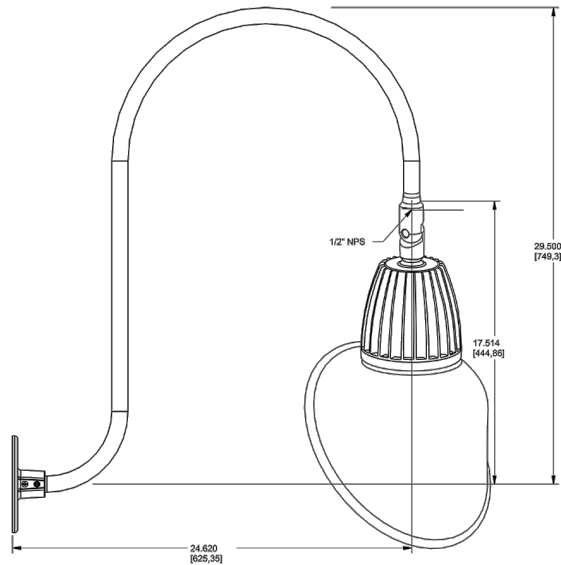

Country of Origin:

Designed by RAB in New Jersey and assembled in Taiwan.

Trade Agreements Act Compliant:

This product is a product of Taiwan and a "designated country" end product that complies with the Trade Agreements Act.

Technical Specifications (continued)

Other

GSA Schedule:

Suitable in accordance with FAR Subpart 25.4.

Dimensions

Features

- Adjustable 45° swivel joint
- Superior heat sink
- Die-cast aluminum housing
- 5 year LED warranty