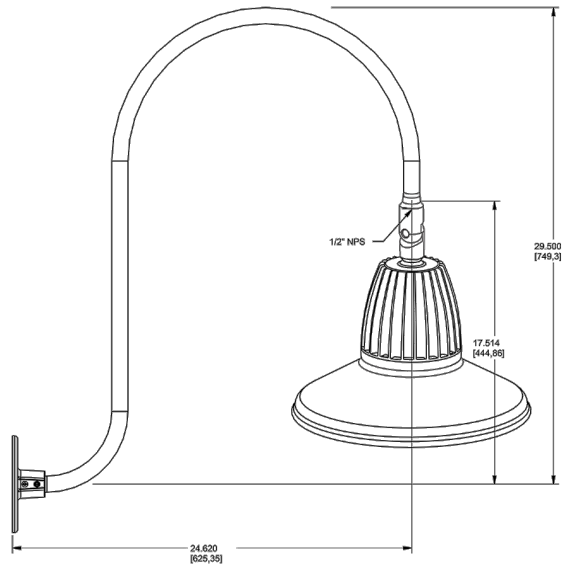

Country of Origin:

Designed by RAB in New Jersey and assembled in Taiwan.

Trade Agreements Act Compliant:

This product is a product of Taiwan and a "designated country" end product that complies with the Trade Agreements Act.

Technical Specifications (continued)

Other

GSA Schedule:

Suitable in accordance with FAR Subpart 25.4.

Dimensions

Features

- Adjustable 45° swivel joint
- Superior heat sink
- Die-cast aluminum housing
- 5 year LED warranty