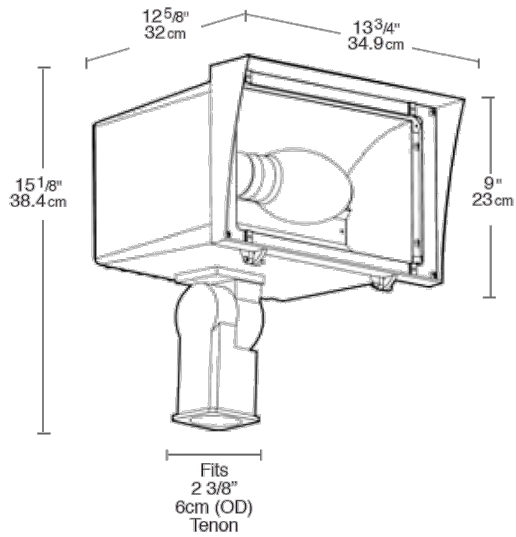

Quad Tap:

Fixture works with 120, 208, 240 and 277 Volts.

Listings

UL Listing:

Suitable for wet locations. Suitable for ground mounting.

Construction

Housing:

Precision die cast aluminum.

Features

- Optional glare hood, wire guard or polycarbonate shield
- Reflector designed for precise beam control
- Stainless steel screws included
- Long life lamp included
- Supplied with 3' of STW cord
- Rugged trunnion or slipfitter mounting
- New 2" Integra hood to reduce light trespass and glare