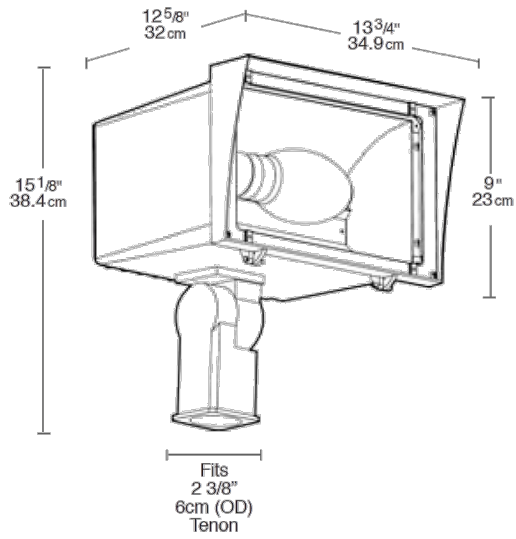

Features

- Optional glare hood, wire guard or polycarbonate shield
- Reflector designed for precise beam control
- Stainless steel screws included
- Long life lamp included
- Supplied with 3' of STW cord
- Rugged trunnion or slipfitter mounting
- New 2" Integra hood to reduce light trespass and glare