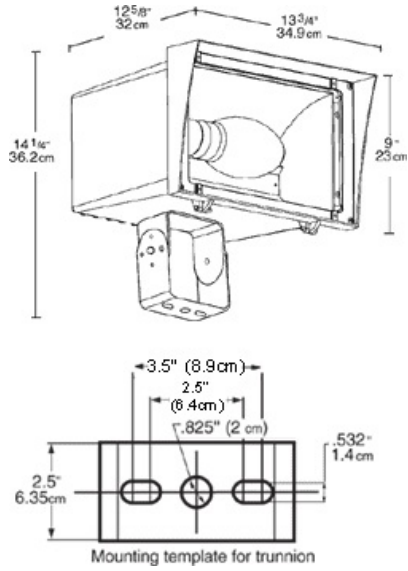

Dimensions

Features

- Optional glare hood, wire guard or polycarbonate shield
- Reflector designed for precise beam control
- Stainless steel screws included
- Long life lamp included
- Supplied with 3' of STW cord
- Rugged trunnion or slipfitter mounting
- New 2" Integra hood to reduce light trespass and glare