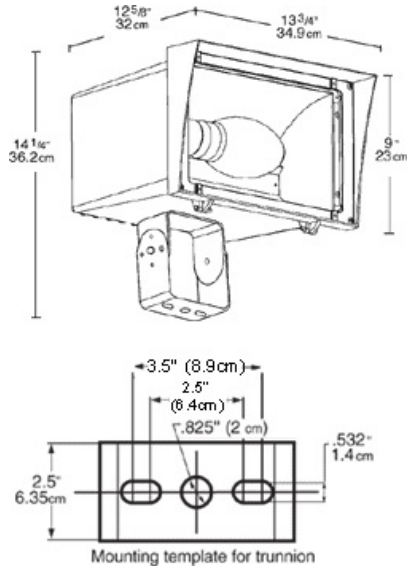

Features

- Optional glare hood, wire guard or polycarbonate shield
- Reflector designed for precise beam control
- Stainless steel screws included
- Long life lamp included
- Supplied with 3' of STW cord
- Rugged trunnion or slipfitter mounting
- New 2" Integra hood to reduce light trespass and glare