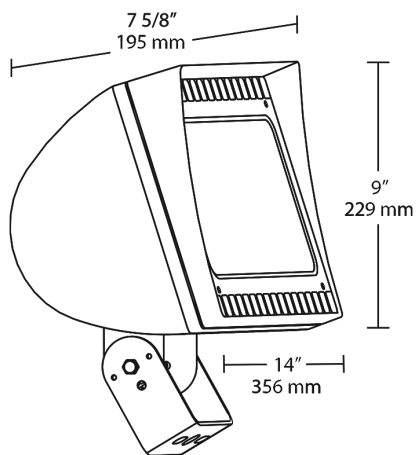

Technical Specifications (continued)

Construction

Lens:

Tempered glass lens included

Housing:

Die-cast aluminum housing and door frame

Mounting:

Heavy-duty Trunnion mount with stainless steel hardware

Finish:

Formulated for high durability and long-lasting color

Other

Equivalency:

Equivalent to 400W Metal Halide

Warranty:

RAB warrants that our LED products will be free from defects in materials and workmanship for a period of five (5) years from the date of delivery to the end user, including coverage of light output, color stability, driver performance and fixture finish. RAB's warranty is subject to all terms and conditions found at rablighting.com/warranty.

Buy American Act Compliance:

RAB values USA manufacturing! Upon request, RAB may be able to manufacture this product to be compliant with the Buy American Act (BAA). Please contact customer service to request a quote for the product to be made BAA compliant.

Dimensions

Features

- 66% energy cost savings vs. HID
- NEMA Type - 6H x 6V
- "Air-Flow" technology heat dissipation
- 100,000-hour LED lifespan
- 5-Year, No-Compromise Warranty