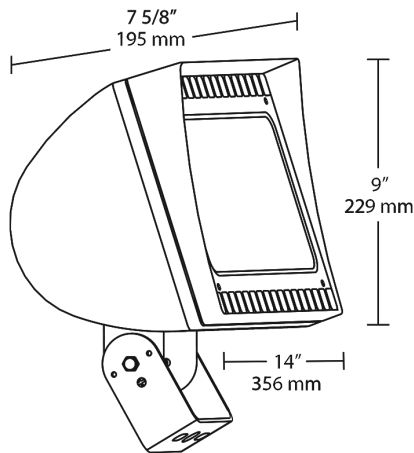

Technical Specifications (continued)

Construction

Housing:

Die-cast aluminum housing and door frame

Mounting:

Heavy-duty Trunnion mount with stainless steel hardware

Finish:

Formulated for high durability and long-lasting color

Other

Equivalency:

Equivalent to 400W Metal Halide

Warranty:

RAB warrants that our LED products will be free from defects in materials and workmanship for a period of five (5) years from the date of delivery to the end user, including coverage of light output, color stability, driver performance and fixture finish. RAB's warranty is subject to all terms and conditions found at rablighting.com/warranty.

Buy American Act Compliance:

RAB values USA manufacturing! Upon request, RAB may be able to manufacture this product to be compliant with the Buy American Act (BAA). Please contact customer service to request a quote for the product to be made BAA compliant.

Dimensions

Features

- 66% energy cost savings vs. HID
- NEMA Type - 6H x 6V
- "Air-Flow" technology heat dissipation
- 100,000-hour LED lifespan
- 5-Year, No-Compromise Warranty