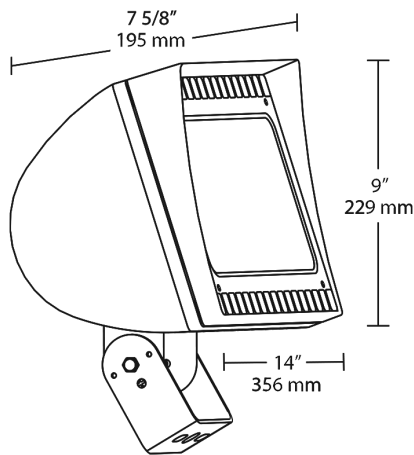

Technical Specifications (continued)

Construction

Lens:

Tempered glass lens included

Housing:

Die-cast aluminum housing and door frame

Mounting:

Heavy-duty Trunnion mount with stainless steel hardware

Finish:

Formulated for high durability and long-lasting color

Other

Equivalency:

Equivalent to 400W Metal Halide

Warranty:

RAB warrants that our LED products will be free from defects in materials and workmanship for a period of five (5) years from the date of delivery to the end user, including coverage of light output, color stability, driver performance and fixture finish. RAB's warranty is subject to all terms and conditions found at rablighting.com/warranty.

Buy American Act Compliance:

RAB values USA manufacturing! Upon request, RAB may be able to manufacture this product to be compliant with the Buy American Act (BAA). Please contact customer service to request a quote for the product to be made BAA compliant.

Dimensions

Features

- 66% energy cost savings vs. HID
- NEMA Type - 6H x 6V
- "Air-Flow" technology heat dissipation
- 100,000-hour LED lifespan
- 5-Year, No-Compromise Warranty