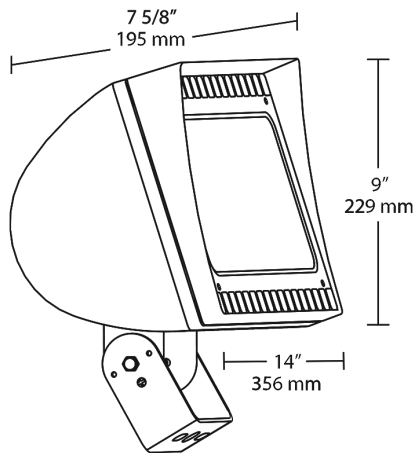

Technical Specifications (continued)

Construction

Housing:

Die-cast aluminum housing and door frame

Mounting:

Heavy-duty Trunnion mount with stainless steel hardware

Finish:

Formulated for high durability and long-lasting color

Other

Equivalency:

Equivalent to 400W Metal Halide

Warranty:

RAB warrants that our LED products will be free from defects in materials and workmanship for a period of five (5) years from the date of delivery to the end user, including coverage of light output, color stability, driver performance and fixture finish. RAB's warranty is subject to all terms and conditions found at rablighting.com/warranty.

Buy American Act Compliance:

RAB values USA manufacturing! Upon request, RAB may be able to manufacture this product to be compliant with the Buy American Act (BAA). Please contact customer service to request a quote for the product to be made BAA compliant.

Dimensions

Features

- 66% energy cost savings vs. HID
- NEMA Type - 6H x 6V
- "Air-Flow" technology heat dissipation
- 100,000-hour LED lifespan
- 5-Year, No-Compromise Warranty