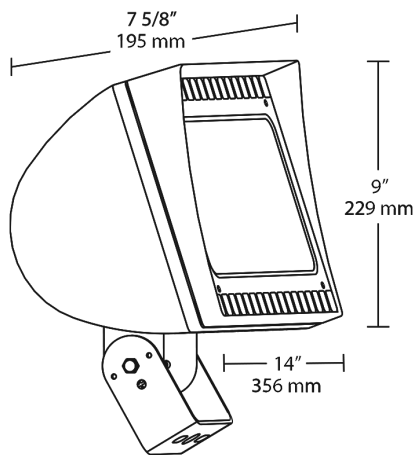

Technical Specifications (continued)

Construction

Housing:

Die-cast aluminum housing and door frame

Mounting:

Heavy-duty Trunnion mount with stainless steel hardware

Finish:

Formulated for high durability and long-lasting color

Other

Equivalency:

Equivalent to 400W Metal Halide

Warranty:

RAB warrants that our LED products will be free from defects in materials and workmanship for a period of five (5) years from the date of delivery to the end user, including coverage of light output, color stability, driver performance and fixture finish. RAB's warranty is subject to all terms and conditions found at rablighting.com/warranty.

Buy American Act Compliance:

RAB values USA manufacturing! Upon request, RAB may be able to manufacture this product to be compliant with the Buy American Act (BAA). Please contact customer service to request a quote for the product to be made BAA compliant.

Dimensions

Features

- 66% energy cost savings vs. HID
- NEMA Type - 6H x 6V
- "Air-Flow" technology heat dissipation
- 100,000-hour LED lifespan
- 5-Year, No-Compromise Warranty